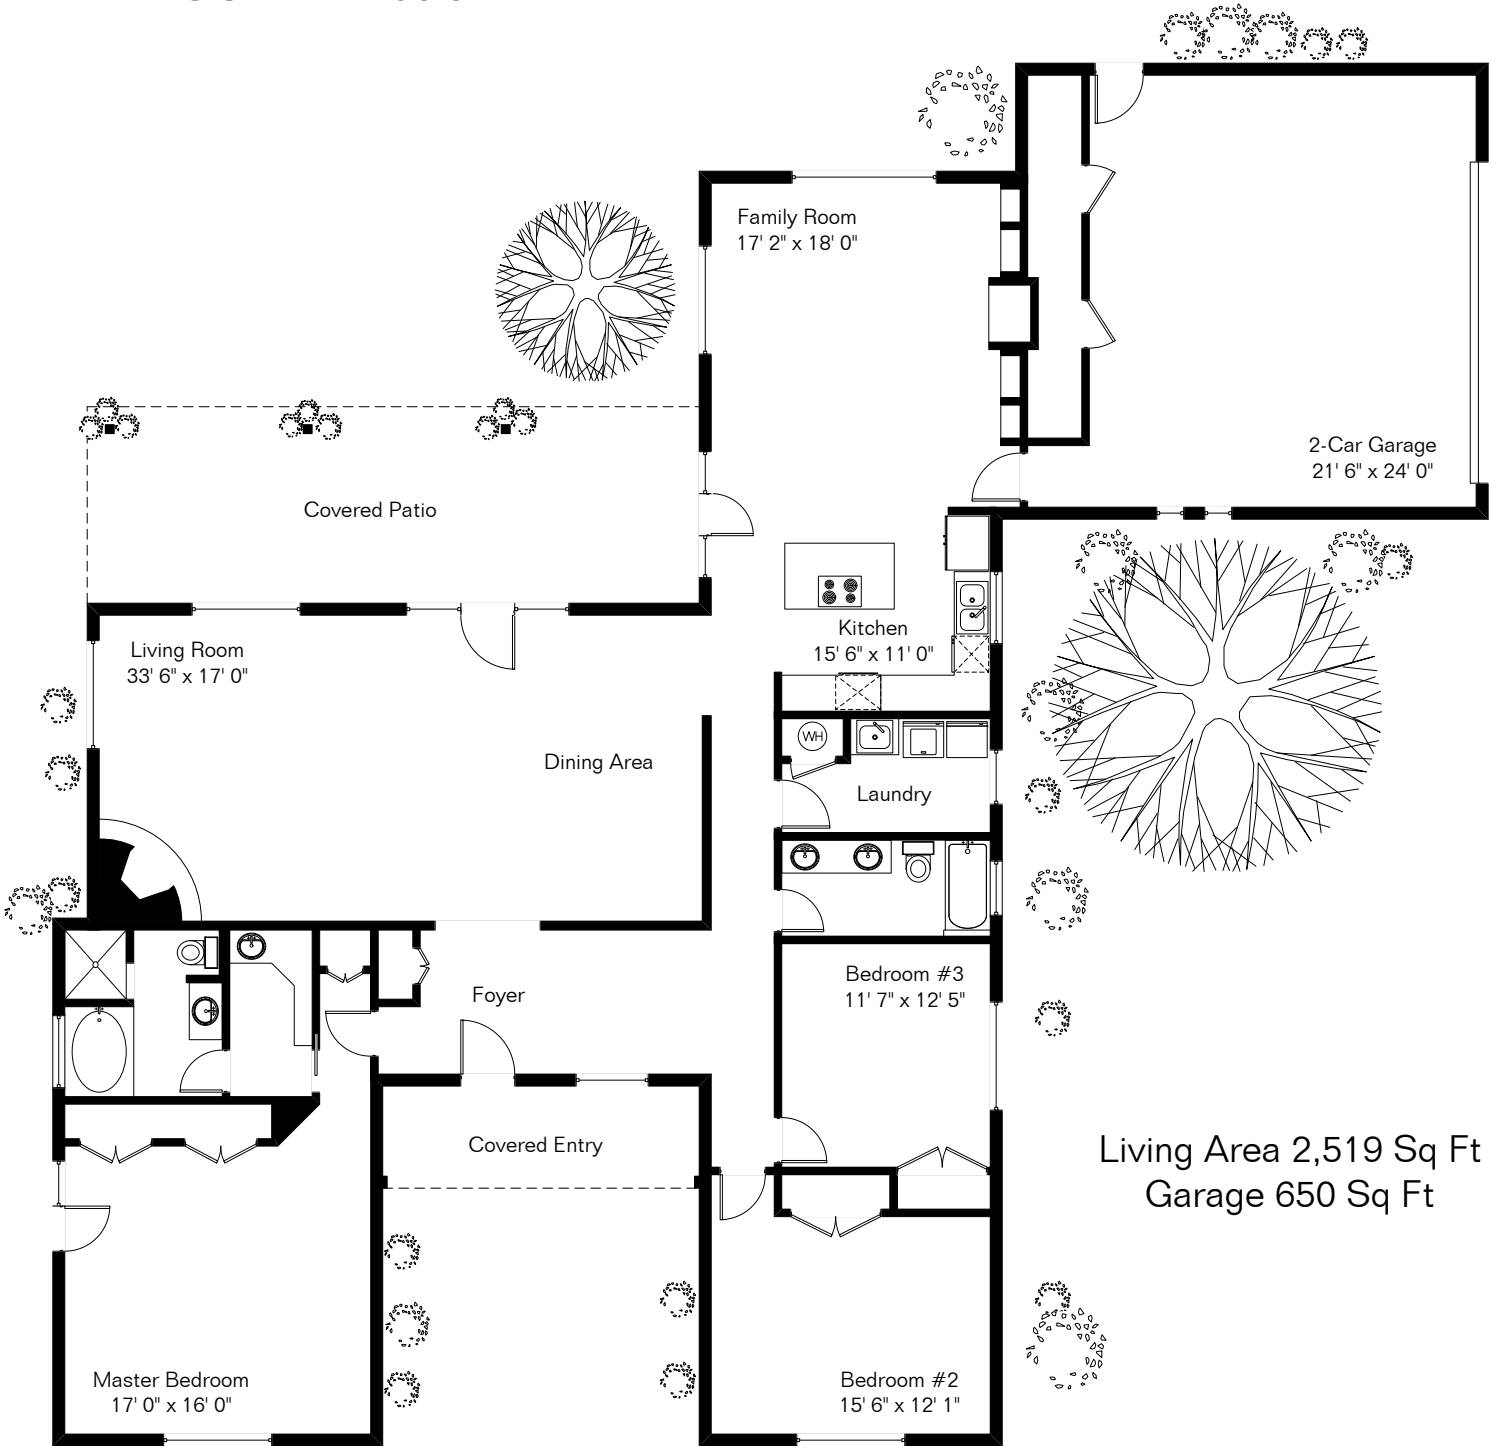

The square footages and room size information are deemed to be reliable but are not guaranteed and should be independently verified.

Pool & Spa Area

285 W Atua Pl

Site Visit January 2019

Copyright 2019 Floor Plans First! LLC
All Rights Reserved.

www.FloorPlansFirst.com

Toll Free (877) 887-1500
Voice (520) 881-1500

Floor Plans First!
See the Floor Plan First!